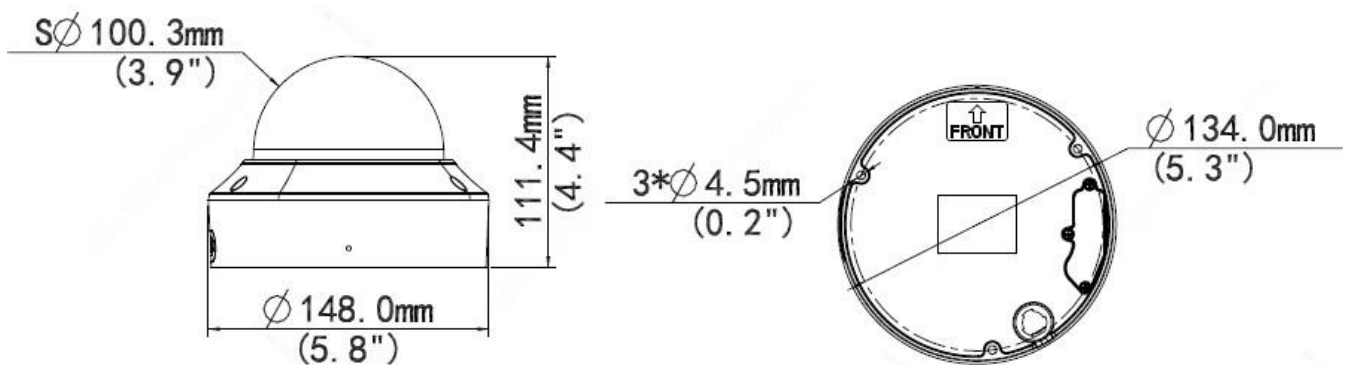

CB (IEC 62368-1:2014) UL (UL 62368-1, 2nd Ed., Issue Date: 2014-12-01)
Environment	CE-RoHS (2011/65/EU;(EU)2015/863); WEEE (2012/19/EU); Reach (Regulation (EC) No 1907/2006)
Protection	IP67 (IEC 60529:1989+AMD1:1999+AMD2:2013) IK10 (IEC 62262:2002)
General	
Power	DC 12V±25%, PoE (IEEE 802.3af)
	Power consumption: Max 7.0W
Power Interface	Ø 5.5mm coaxial power plug
Dimensions (Ø x H)	Φ 148.0 x 111.4mm (Φ5.8" x 4.4")
Weight	0.97kg (2.14lb)
Material	Metal
Working Environment	-30°C ~ 60°C (-22°F ~ 140°F), Humidity: ≤95% RH (non-condensing)
Storage Environment	-30°C ~ 60°C (-22°F ~ 140°F), Humidity: ≤95% RH (non-condensing)
Surge Protection	6KV
Reset Button	Supported

Dimensions

Accessories

TR-JB04-C-IN

Junction Box

TR-UP06-IN

TR-JB07/WM04-B-IN

Wall Mount

TR-A01-IN

TR-WM04-IN

Wall Mount

TR-SM04-IN

TR-FM152-A-IN

In-ceiling Mount

TR-SE24-IN